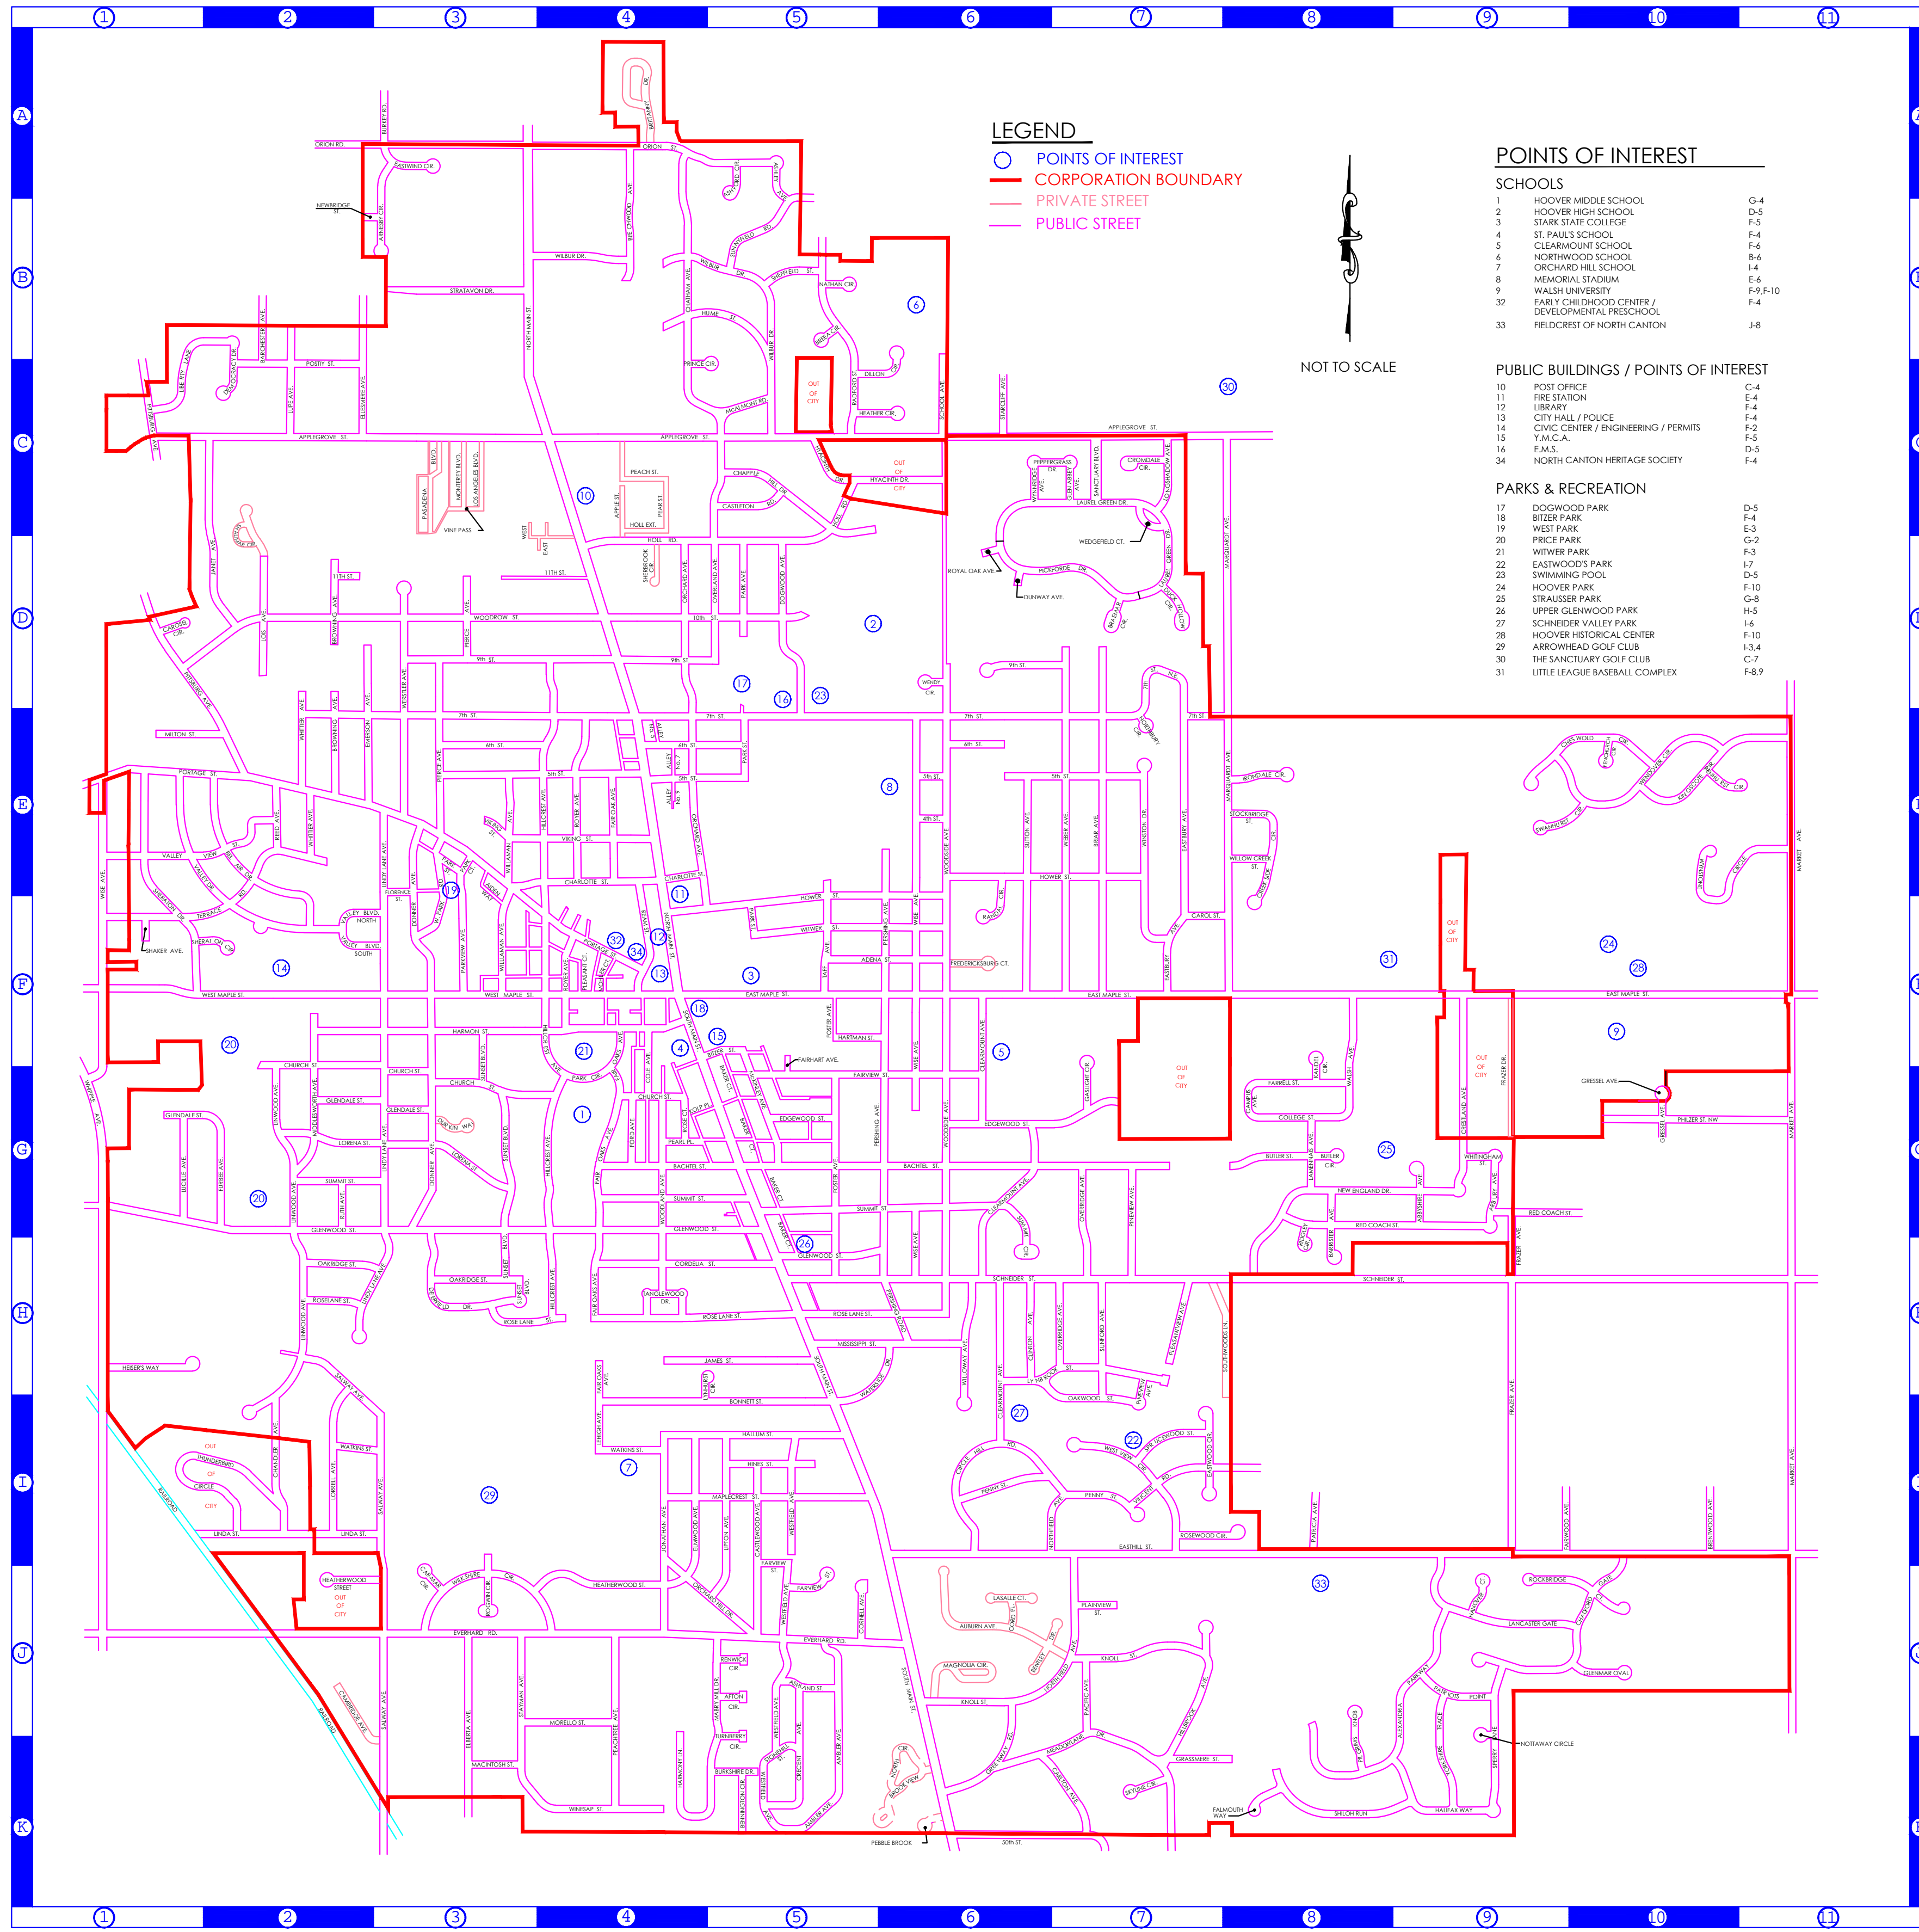

CITY OF NORTH CANTON, OHIO

STREET MAP

- LEGEND**
- POINTS OF INTEREST
 - CORPORATION BOUNDARY
 - PRIVATE STREET
 - PUBLIC STREET

POINTS OF INTEREST

- SCHOOLS**
- | | | |
|----|--|---------|
| 1 | HOOPER MIDDLE SCHOOL | G-4 |
| 2 | HOOPER HIGH SCHOOL | D-5 |
| 3 | STARK STATE COLLEGE | F-5 |
| 4 | ST. PAUL'S SCHOOL | F-4 |
| 5 | CLEARMOUNT SCHOOL | F-6 |
| 6 | NORTHWOOD SCHOOL | B-4 |
| 7 | ORCHARD HILL SCHOOL | I-4 |
| 8 | MEMORIAL STADIUM | E-6 |
| 9 | WALSH UNIVERSITY | E9,F,10 |
| 32 | EARLY CHILDHOOD CENTER / DEVELOPMENTAL PRESCHOOL | F-4 |
| 33 | REDCREST OF NORTH CANTON | J-8 |
- PUBLIC BUILDINGS / POINTS OF INTEREST**
- | | | |
|----|--------------------------------------|-----|
| 10 | POST OFFICE | C-4 |
| 11 | FIRE STATION | E-4 |
| 12 | LIBRARY | F-4 |
| 13 | CITY HALL / POLICE | F-4 |
| 14 | CIVIC CENTER / ENGINEERING / PERMITS | F-2 |
| 15 | YM.C.A. | E-5 |
| 16 | E.M.S. | F-5 |
| 34 | NORTH CANTON HERITAGE SOCIETY | D-4 |
- PARKS & RECREATION**
- | | | |
|----|--------------------------------|-------|
| 17 | DOGWOOD PARK | D-5 |
| 18 | BITZER PARK | F-4 |
| 19 | WEST PARK | E-3 |
| 20 | PRICE PARK | G-2 |
| 21 | WITWER PARK | F-3 |
| 22 | EASTWOOD'S PARK | I-7 |
| 23 | SWIMMING POOL | D-5 |
| 24 | HOOPER PARK | F-10 |
| 25 | STRAUSSER PARK | G-8 |
| 26 | UPPER GLENWOOD PARK | H-5 |
| 27 | SCHNEIDER VALLEY PARK | I-4 |
| 28 | HOOPER HISTORICAL CENTER | F-10 |
| 29 | ARROWHEAD GOLF CLUB | I-3,4 |
| 30 | THE SANCTUARY GOLF CLUB | C-7 |
| 31 | LITTLE LEAGUE BASEBALL COMPLEX | F-8,9 |